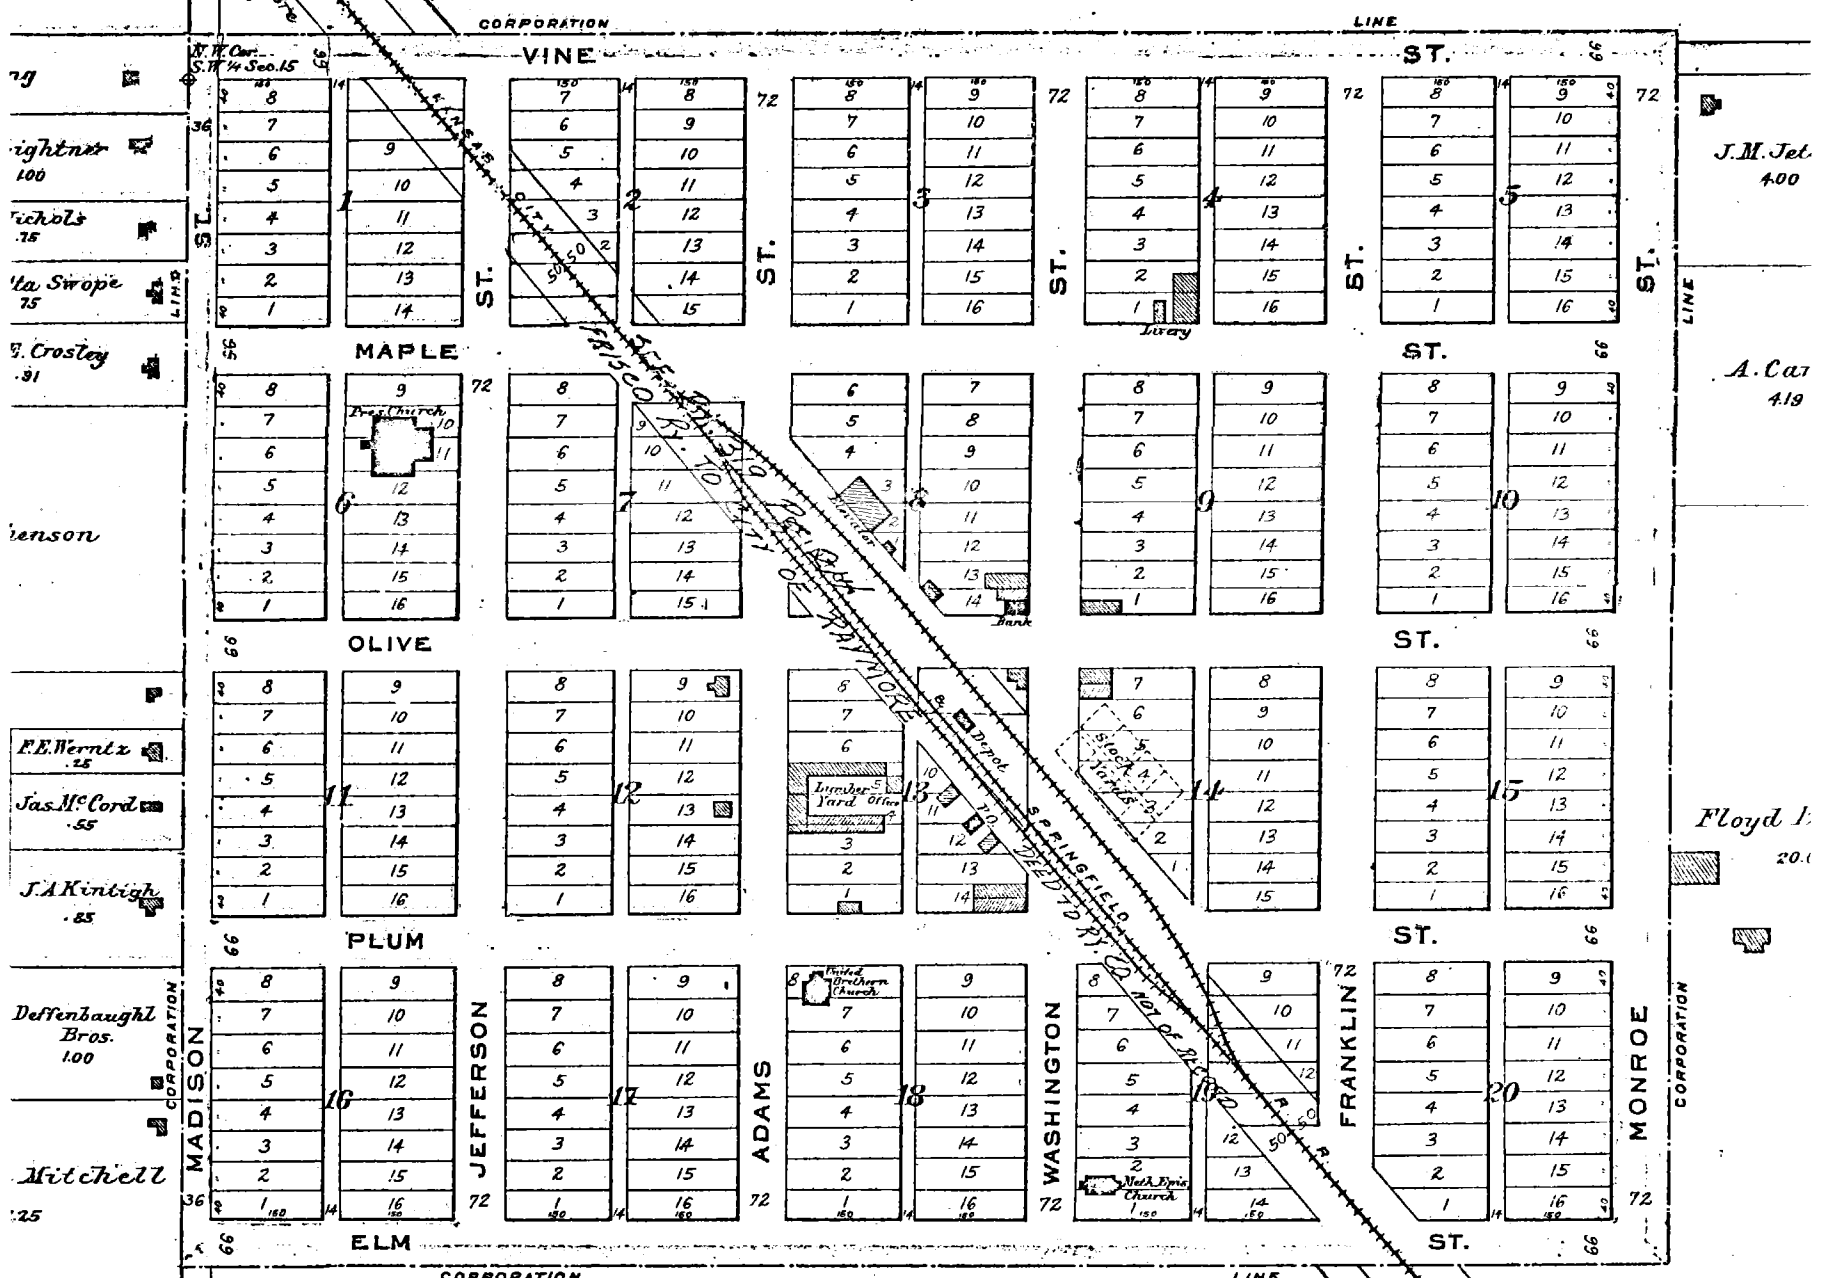

RAYMORE

LOCATED IN RAYMORE TWP.
Scale 200 feet to one inch.

We make a XEROX COPY of ALL instruments filed in the Recorder's Office, to PROTECT YOU AGAINST SOME ONE FORGING YOUR SIGNATURE TO A DEED OR DEED OF TRUST.