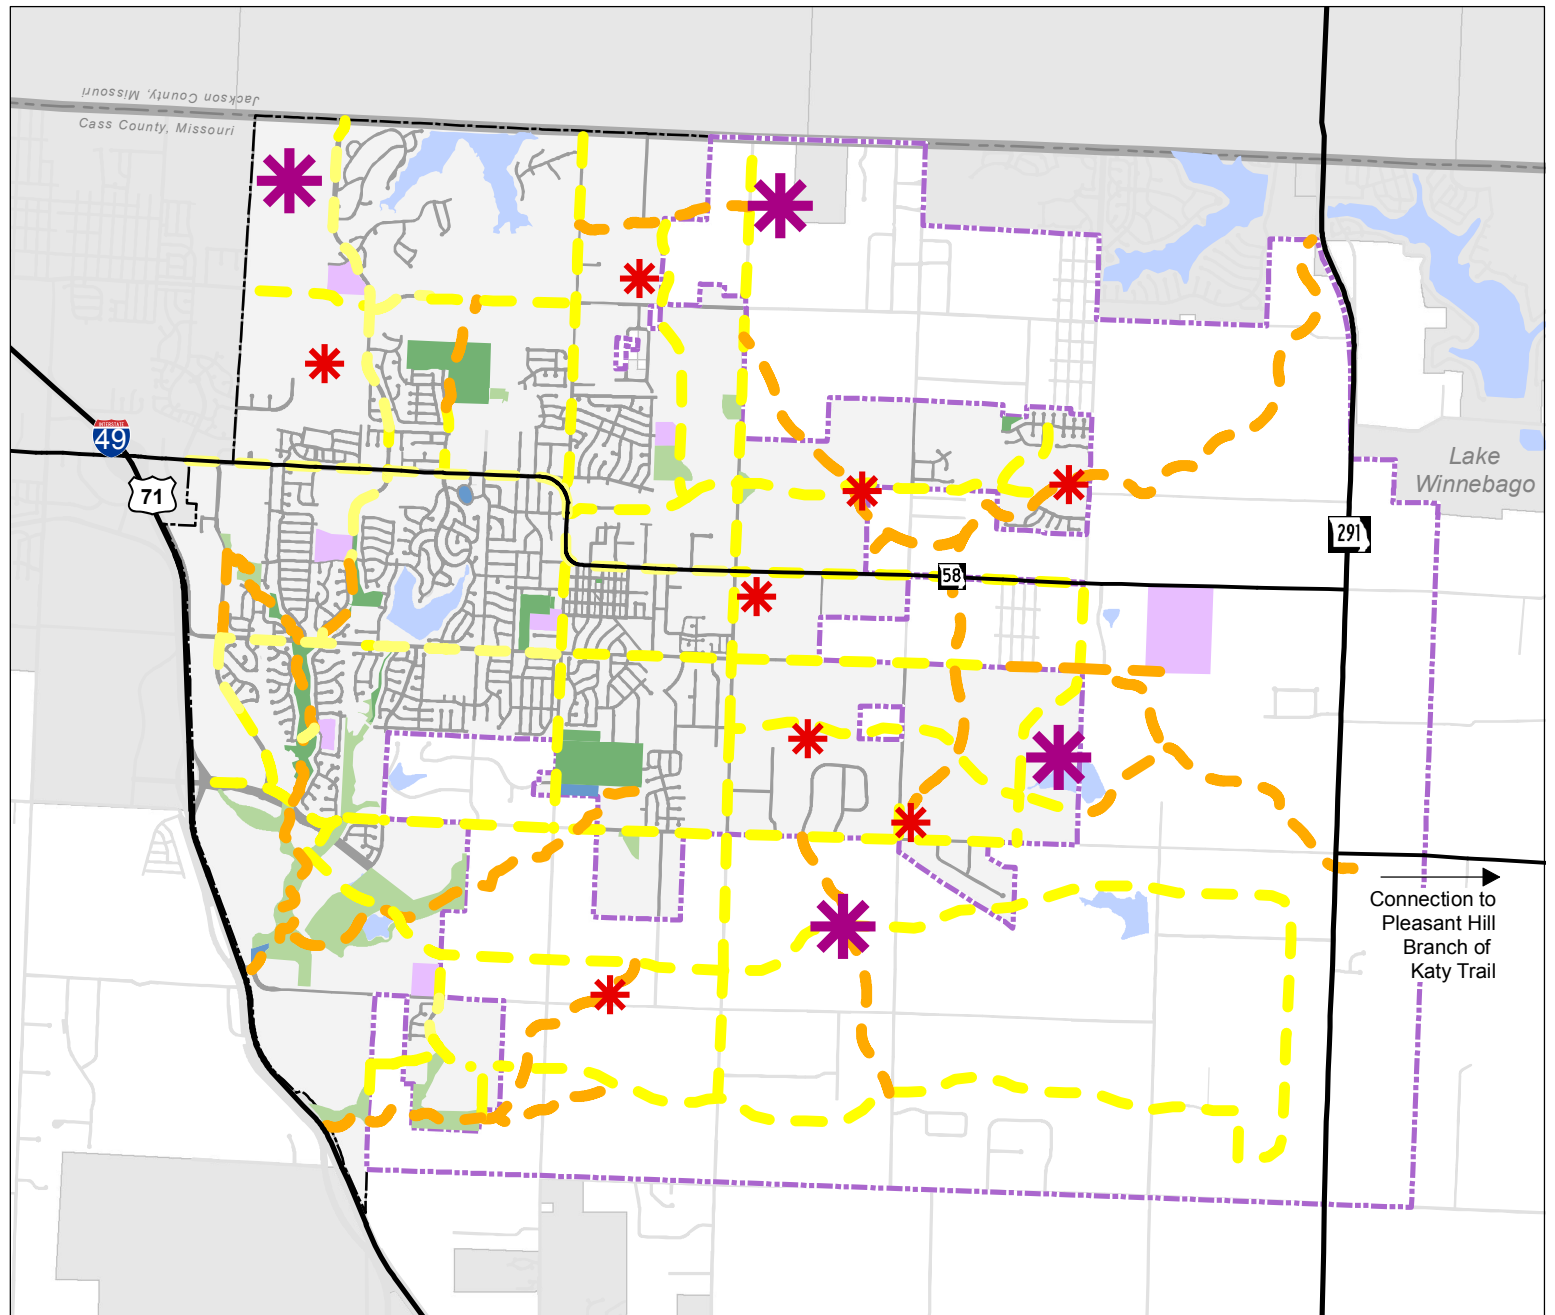

Legend

-  Regional Park
-  Neighborhood Park

Greenway

-  Off Street
-  Along Street

Public Lands

-  Dedicated Park
-  Planned Park
-  Public
-  School

Boundaries

-  Annexation Area

City of Raymore, Missouri

Open Space & Linkage Plan

Adoption Date : October 5, 2010