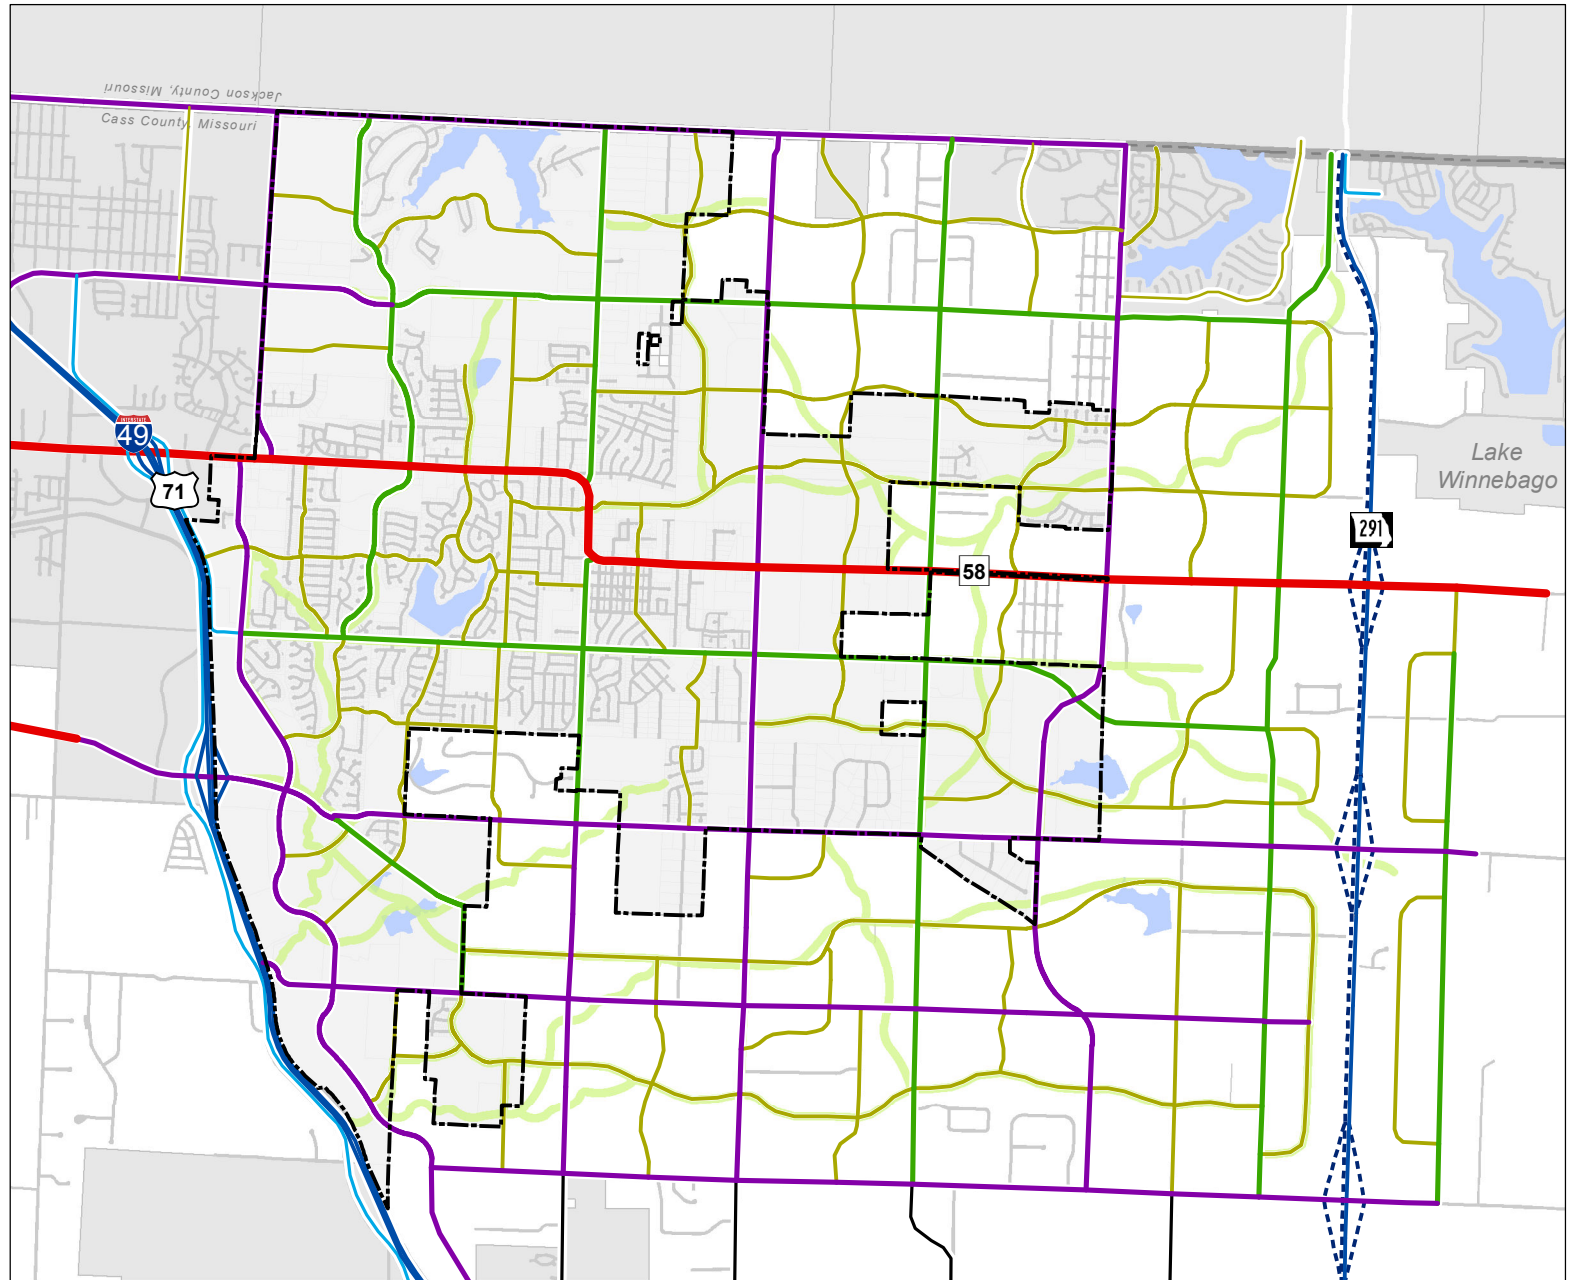

Legend

Street Class

-  Expressway
-  Major Arterial
-  Major Collector
-  Minor Arterial
-  Minor Collector
-  Frontage Road

-  Park Greenways

Base Layers

-  Raymore, MO
-  Other Incorporations

City of Raymore, Missouri

Transportation Plan Map

Revision Date: 01/25/2010

Map reflects the classification of existing and proposed streets at final design. Some of the identified street segments have not been built yet, while other street segments have not been constructed to the final design standard.