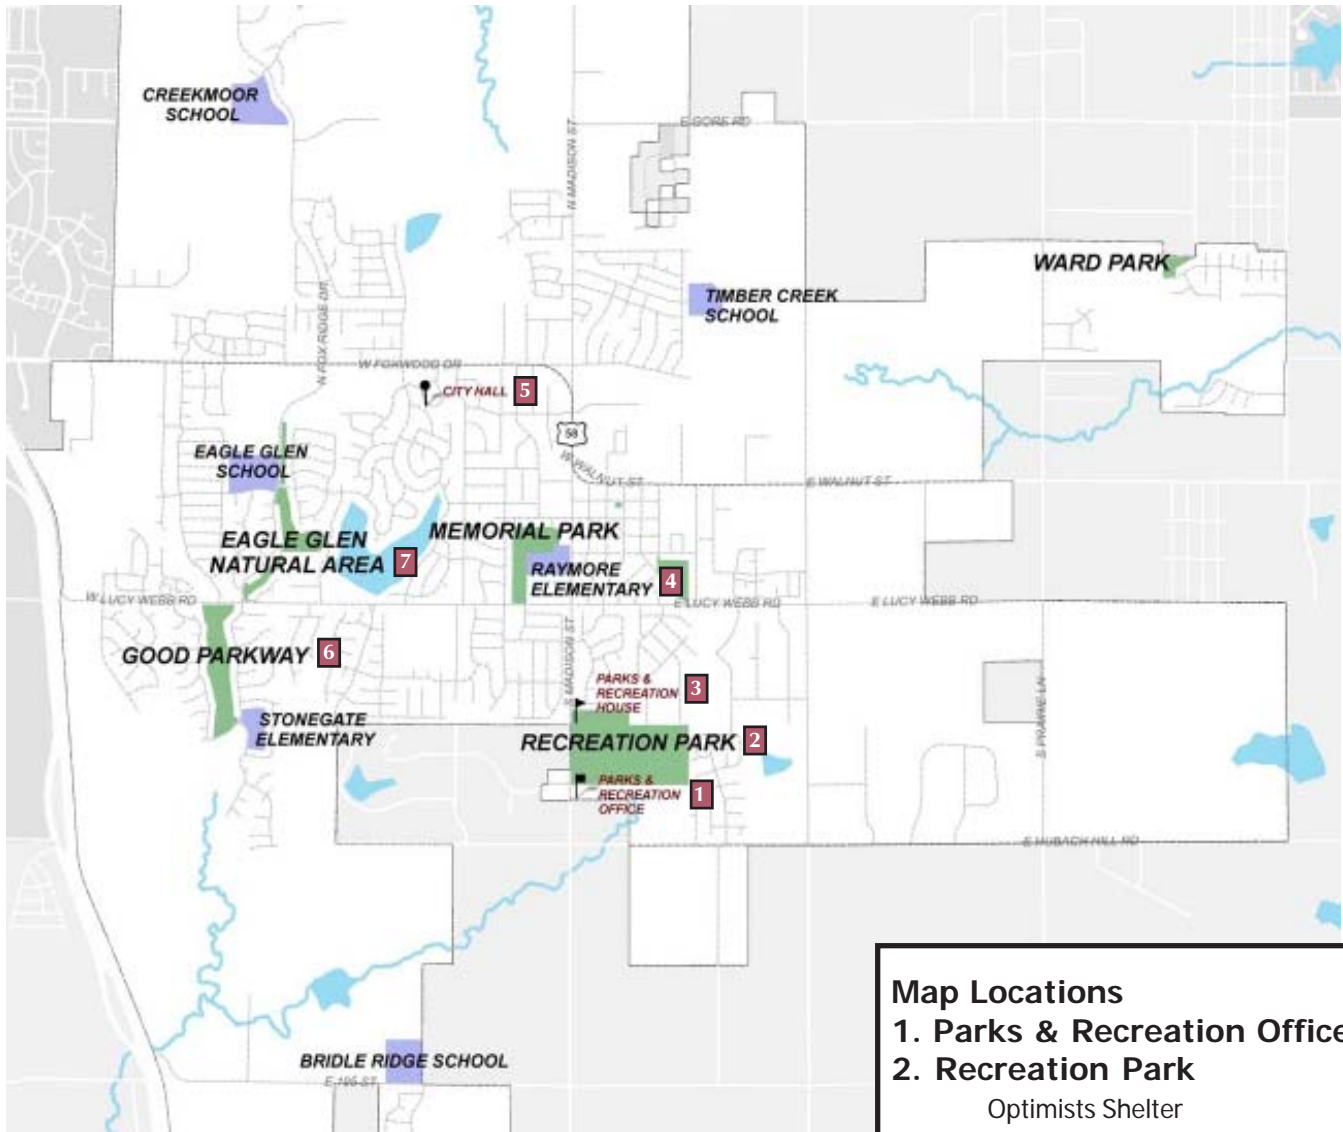

RAYMORE PARKS & RECREATION FACILITY MAP

City of Raymore
Parks and Recreation

Raymore Parks & Recreation

100 Municipal Circle (Mail)
1021 S. Madison (Office Location)
Raymore, MO 64083

816.322.2791 (phone)
816.331.9426 (fax)
www.raymore.com

Map Locations

- 1. Parks & Recreation Office**
- 2. Recreation Park**
 - Optimists Shelter
 - East Shelter
 - Baseball/Softball Complex
 - Soccer Fields
 - Tennis Courts (Lighted)
 - Outdoor Basketball Court
- 3. Parks & Recreation House**
- 4. Memorial Park**
 - Lions Shelter
 - West Shelter
 - Baseball/Teeball Fields
 - Tennis Courts
- 5. Raymore City Hall**
 - Community Room on Lower Level
- 6. Good Parkway Trail**
- 7. Eagle Glen Natural Area**