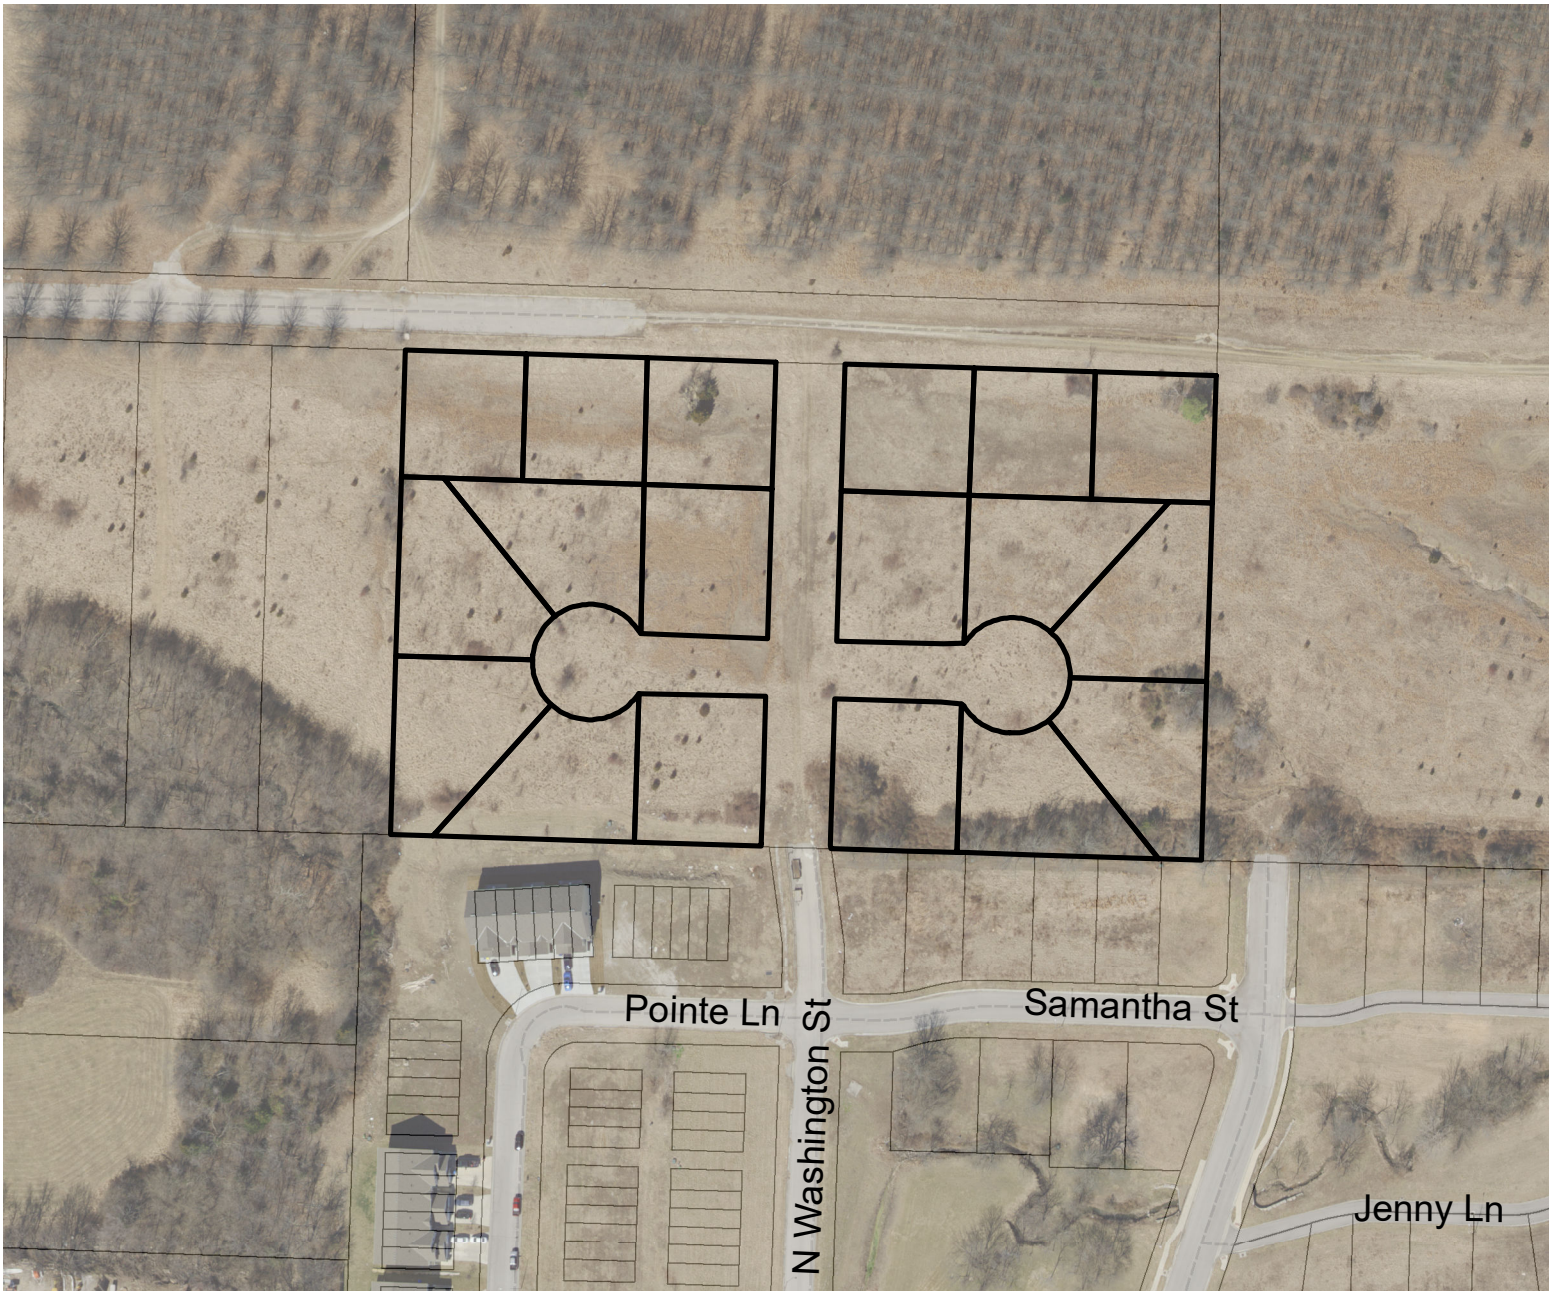

### Legend

 Heritage Hills Lots 158-175

0 50 100 200  
Feet

PROJECT LOCATION

# Heritage Hills

Lots 158 thru 175

RAYMORE, MISSOURI