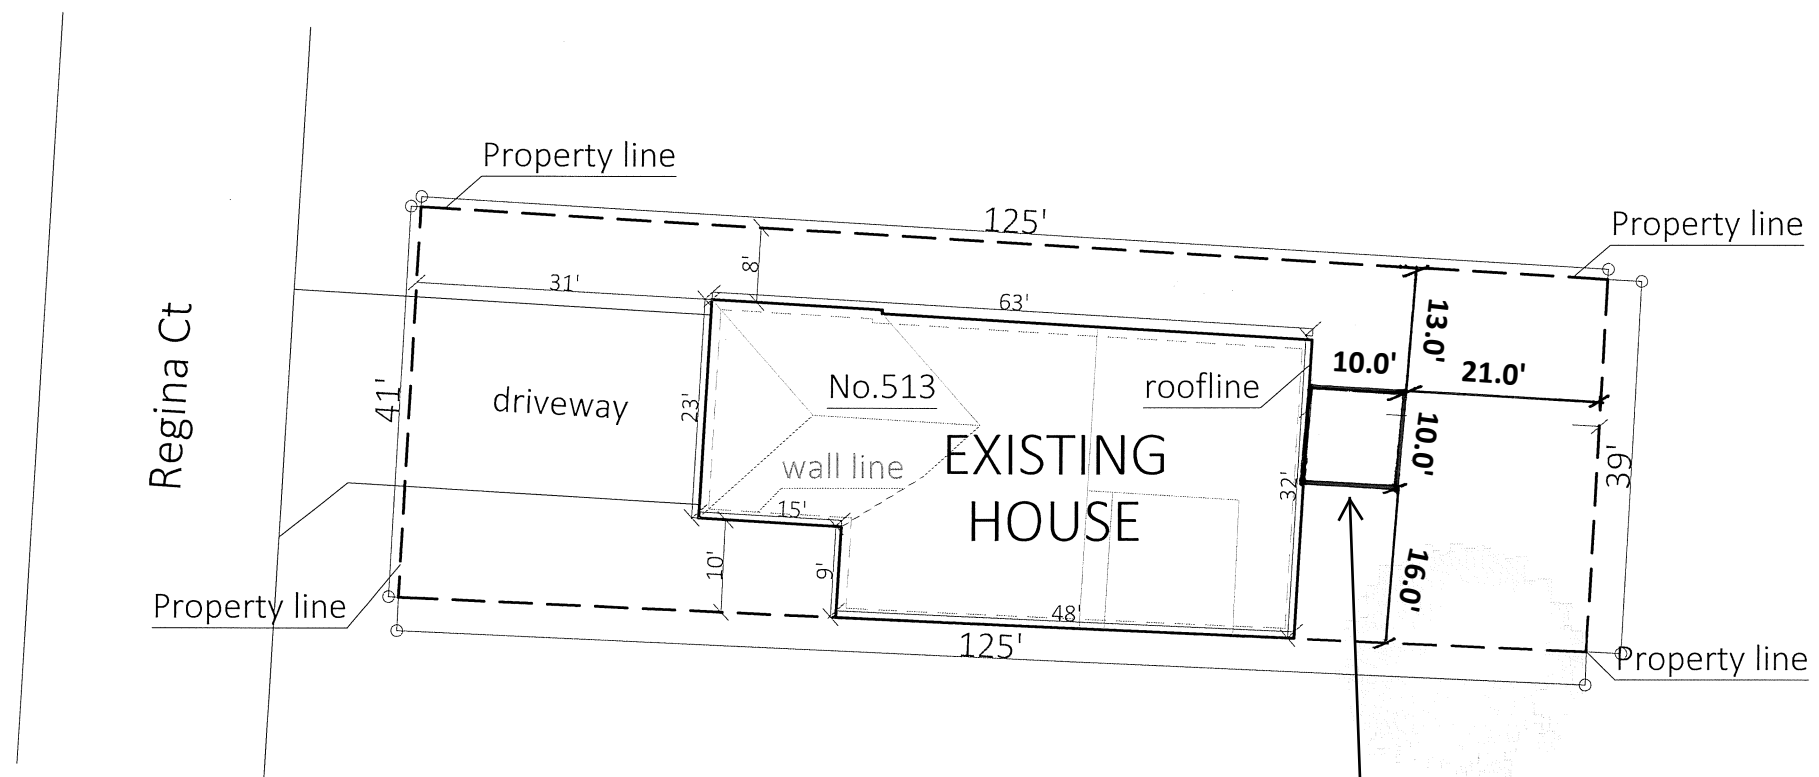

# SITE PLAN

513 Regina Ct

Raymore, MO 64083

Parcel ID: 04-03-08-400-009-007.000

Lot area: 0.12 Acres

Plot Size: 11"x17"

scale 1"=20'

## PROPOSED SITE PLAN

1 STORY  
SUNROOM  
10.0'Wx10.0'D

Created by: