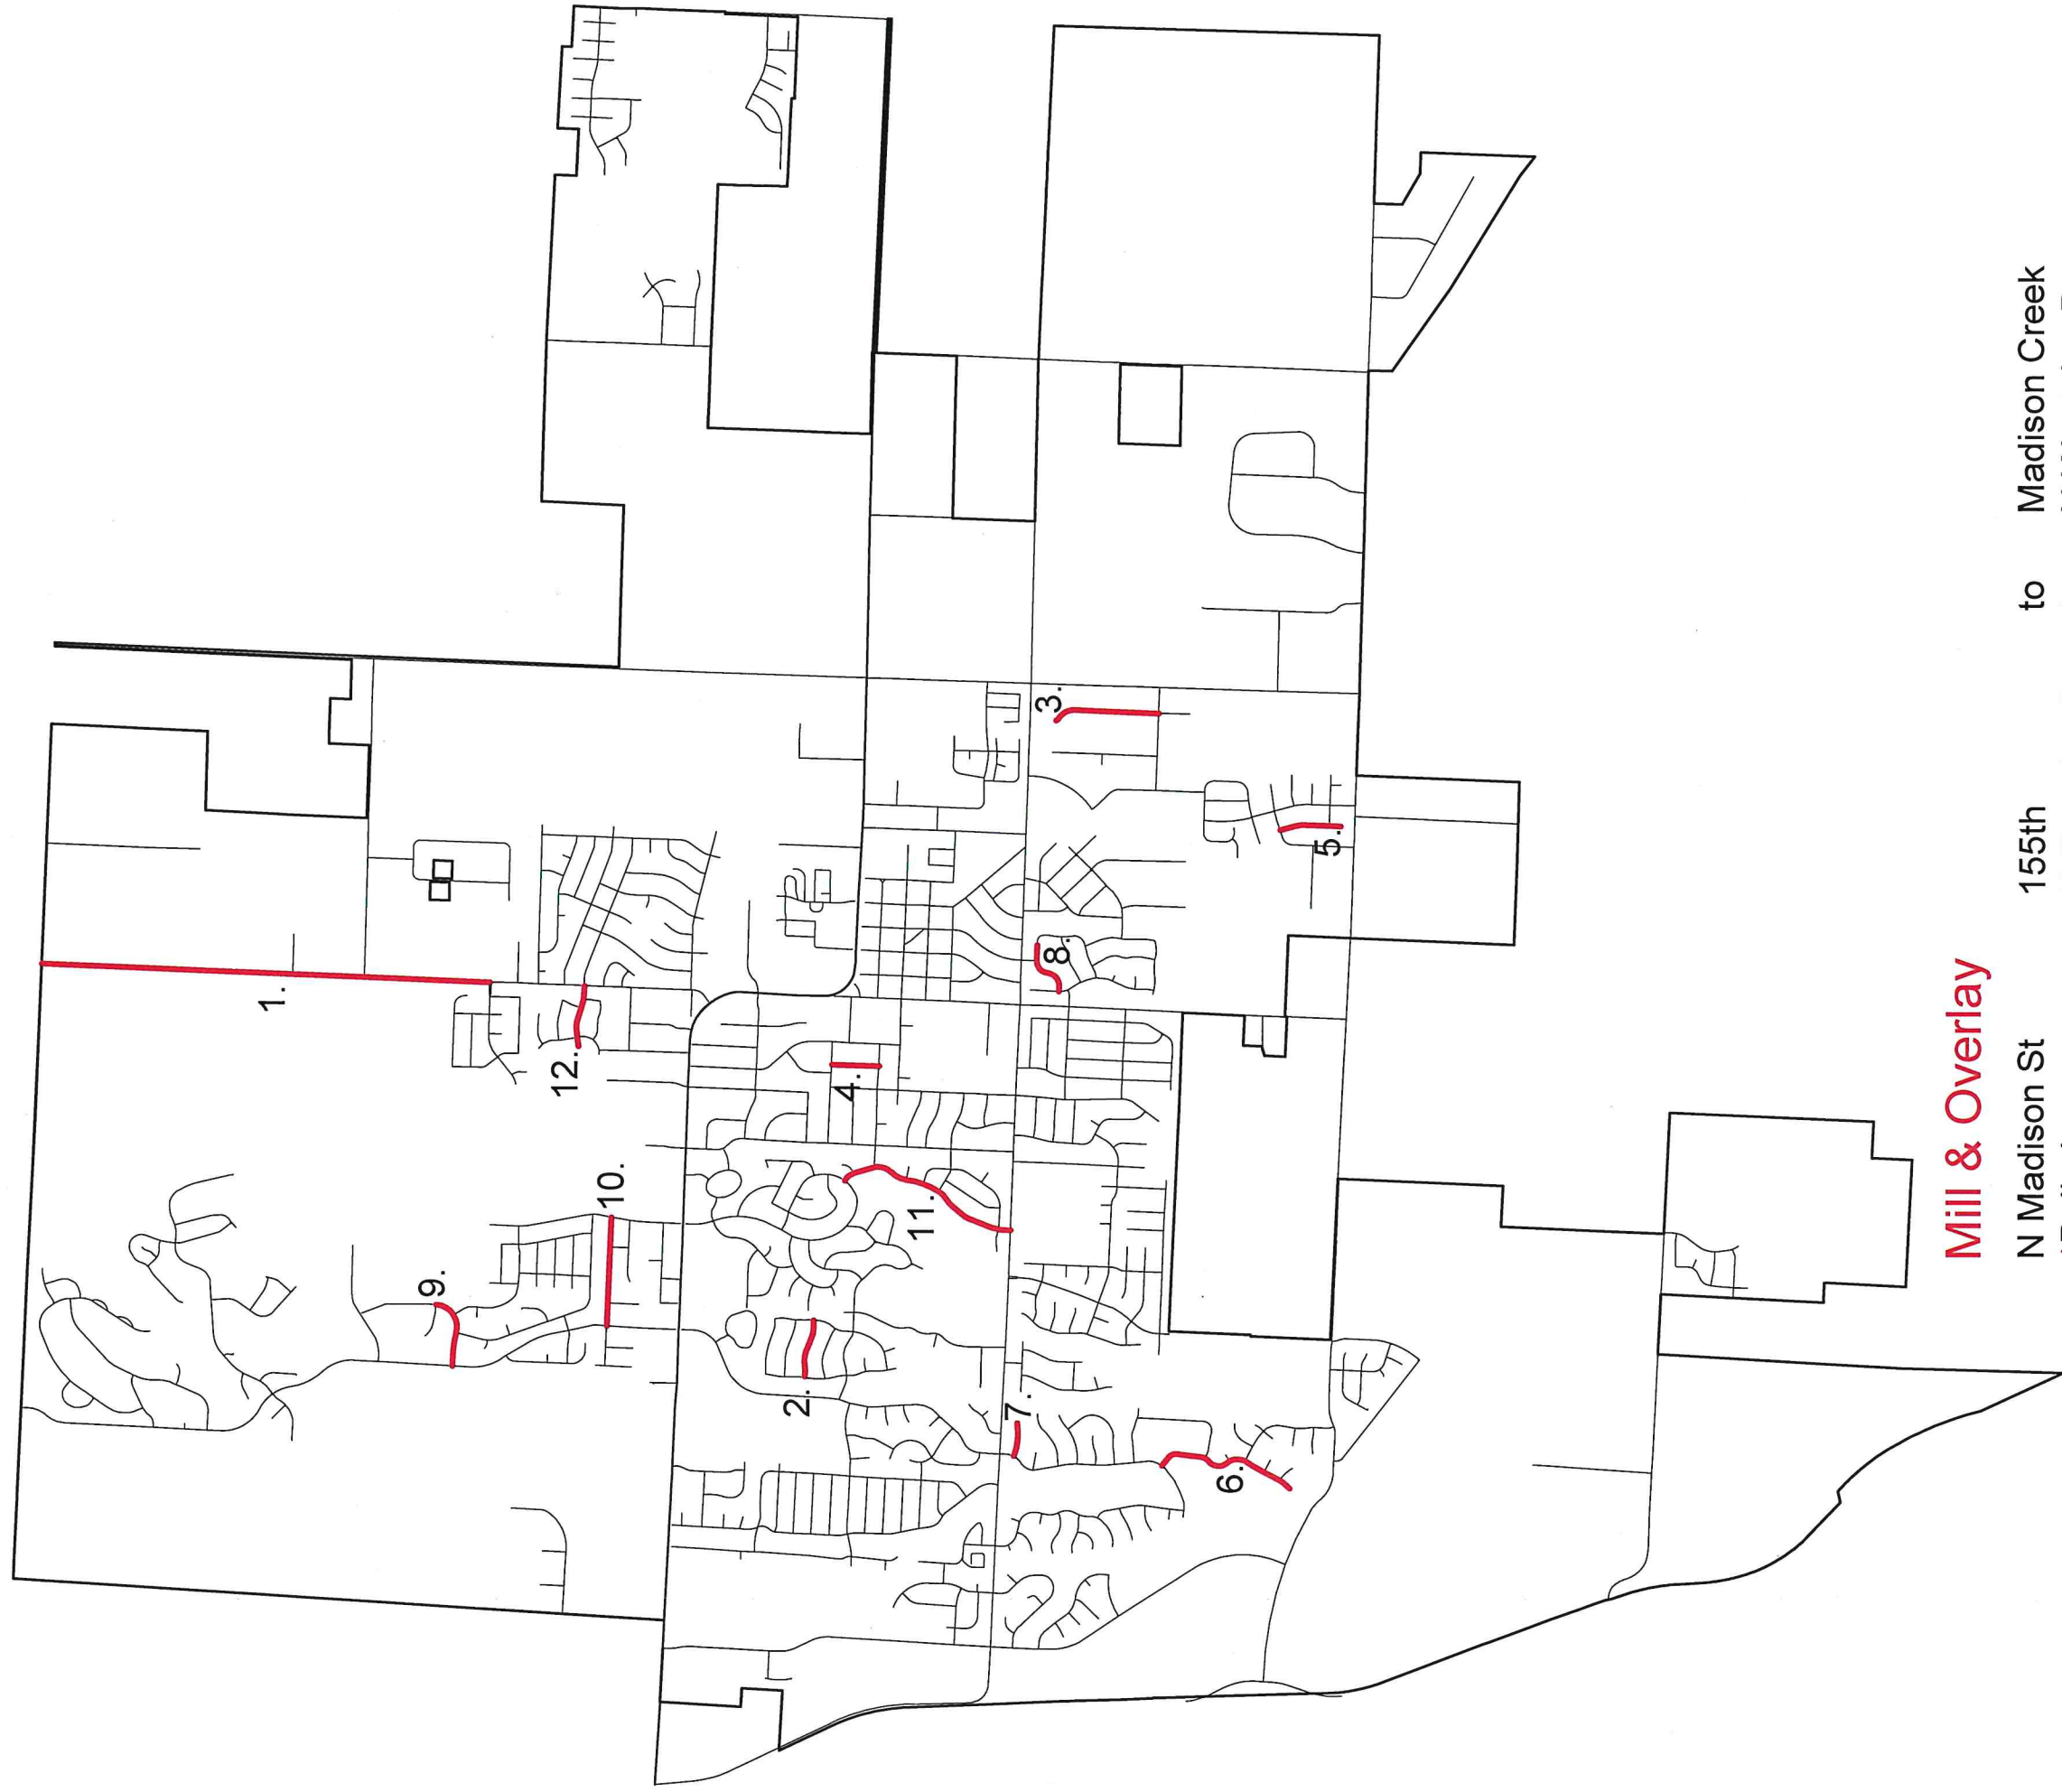

2021 Street Preservation Location Map

Mill & Overlay

N Madison St	155th	Madison Creek
*Belinder	N Eastglen Dr	N Westglen Dr
*Falcon	Heron	N Dead End
Murphy	Maple	Walnut
Redwood Dr	Oak	South Cul-d-sac
Old Mill Rd	Foxridge	South dead end
Stonegate Ter	Foxridge	End of Cul de Sac
Cottonwood Dr	Adams	Washington
Creekmoor Pond Ln	N Foxridge Dr	815 Creekmoor Pond
Granda Dr	Johnston Pkwy	Foxridge
N Lakeshore Dr	Lucy Webb	Silver Lake Circle
W Heritage Dr	N Madison St	Buffalo Dr

*Full depth reconstruction