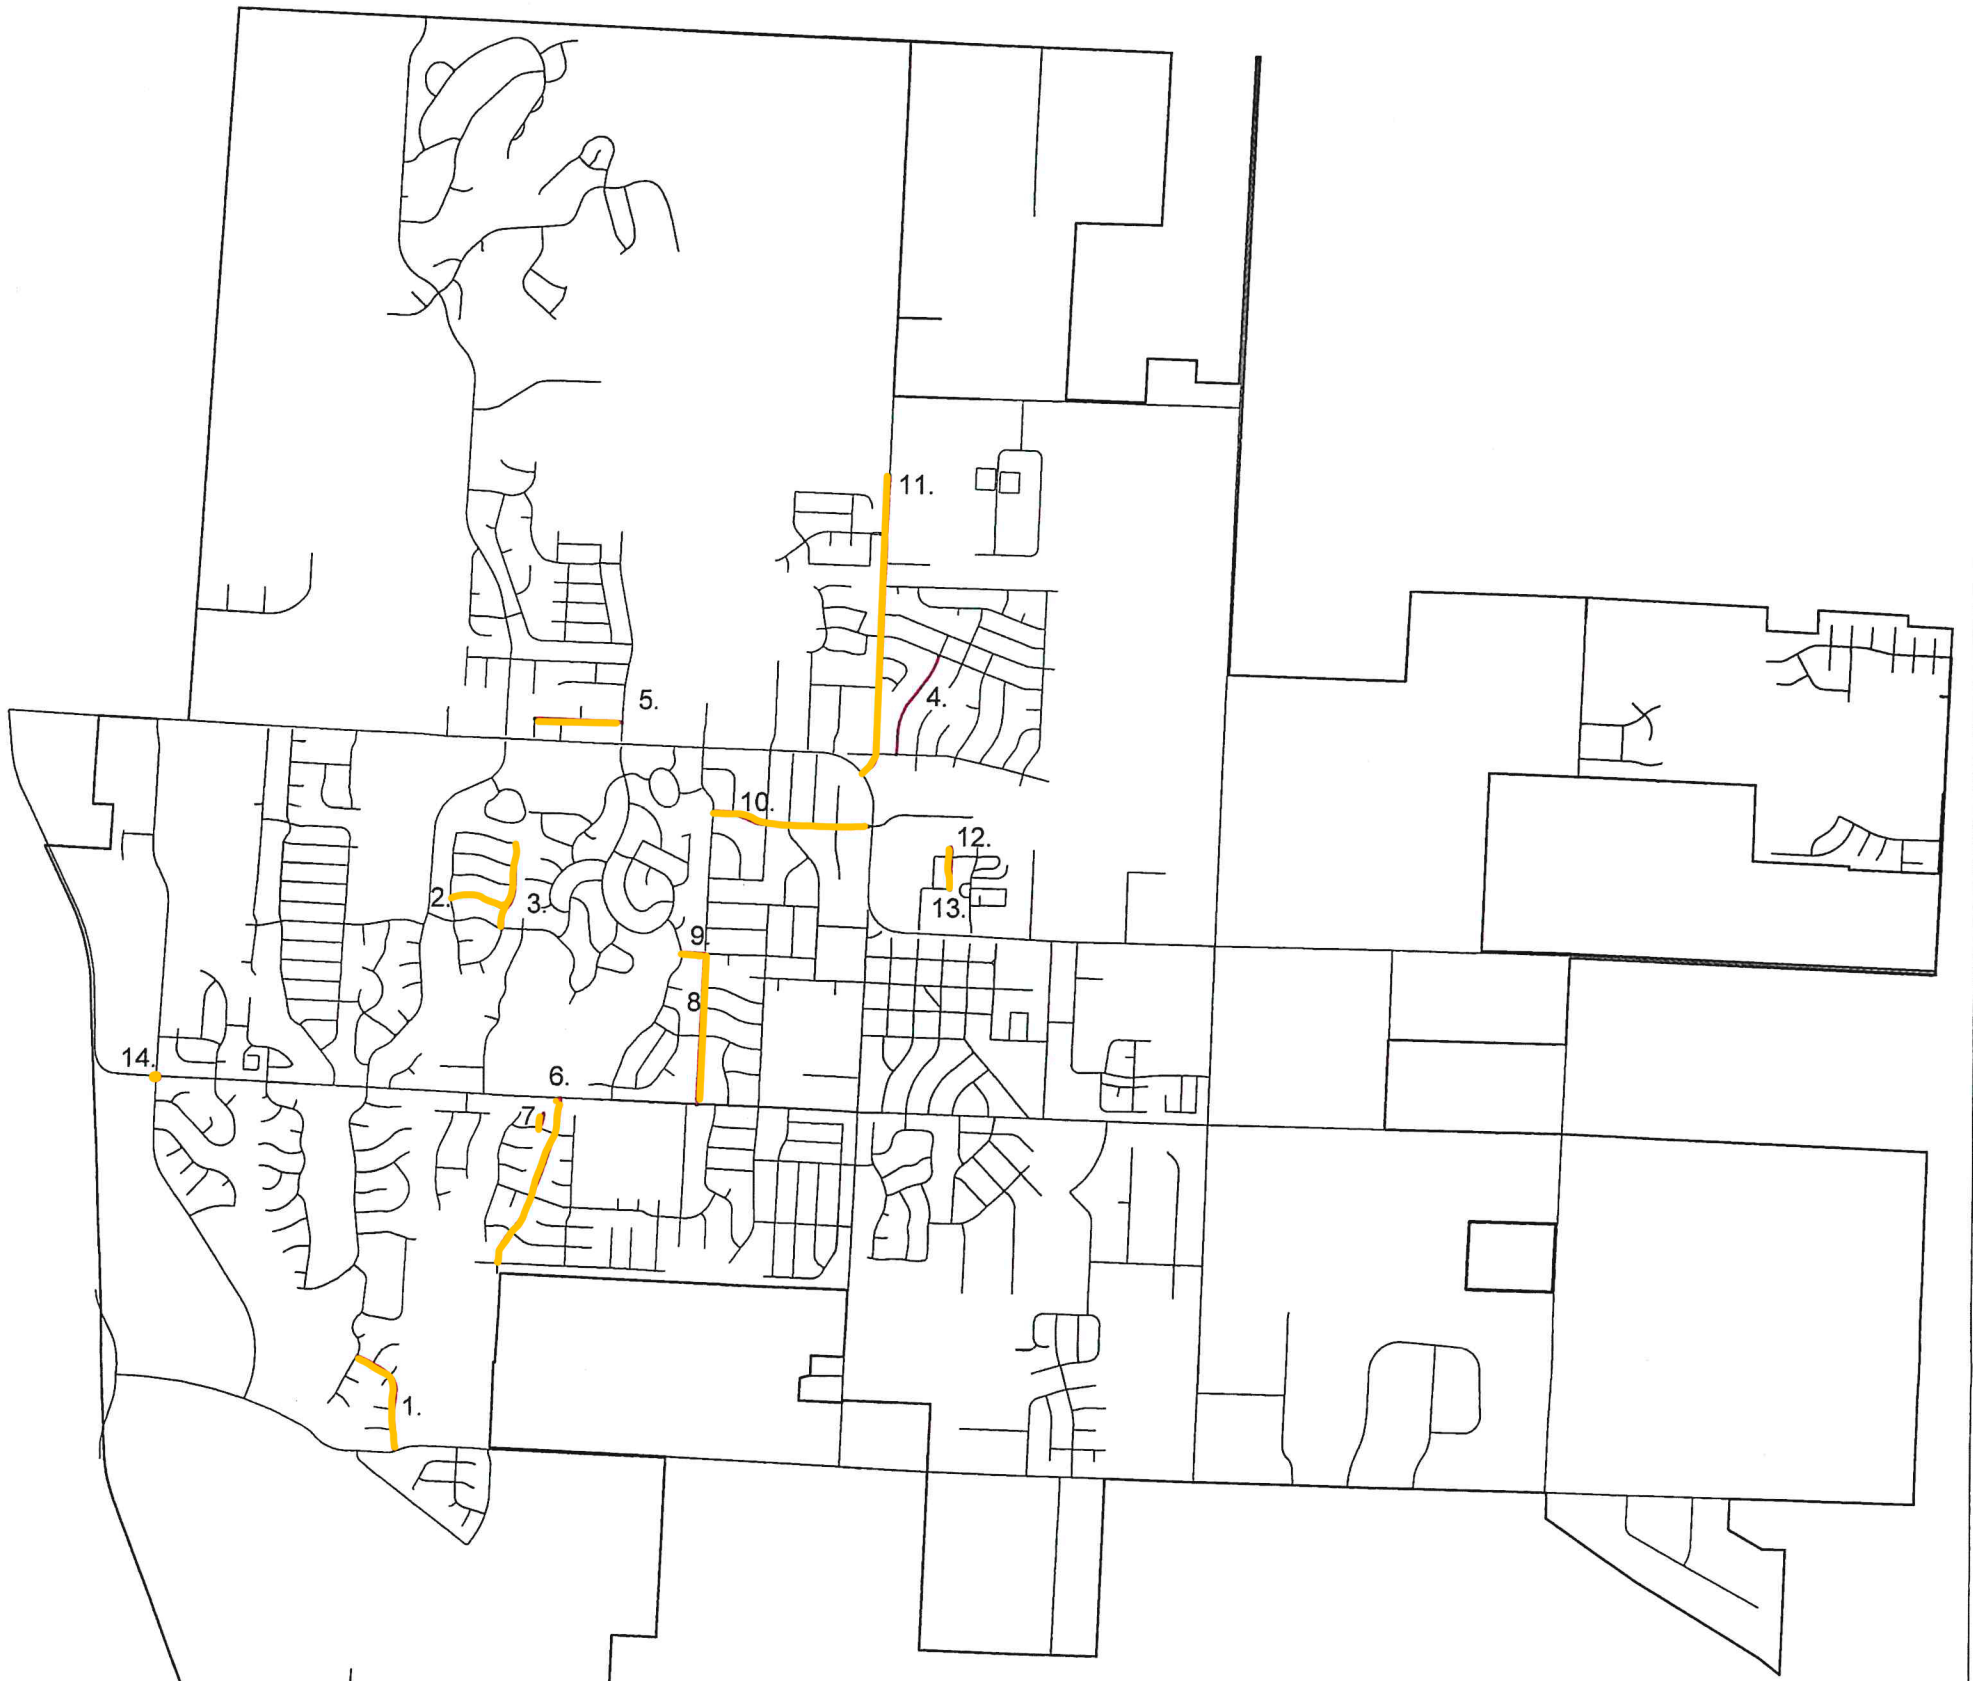

2020 Street Preservation Location Map

Mill & Overlay

1. Haystack	Old Mill	to	Hubach Hill Rd
2. *Sagamore	N. Westglen	to	N. Eastglen
3. N. Eastglen	Johnson	to	Mission
4. N. Jefferson	Foxwood	to	Heritage
5. Remington Plaza	McDonalds	to	Johnston Pkwy
6. Brook Parkway	Lucy Webb	to	Bristol
7. Mayberry Ct.	Yokley	to	End of CDS
8. Sunset	Maple	to	Lucy Webb
9. West Maple	Sunset	to	Lakeshore
10. Pine	Sunset	to	58 Highway
11. N. Madison	58 Highway	to	Madison Creek
12. *N. Washington	Grant	to	Samantha
13. N. Washington	Samantha	to	New Construction
14. Dean and Lucy Webb Round About			

*Full depth reconstruction