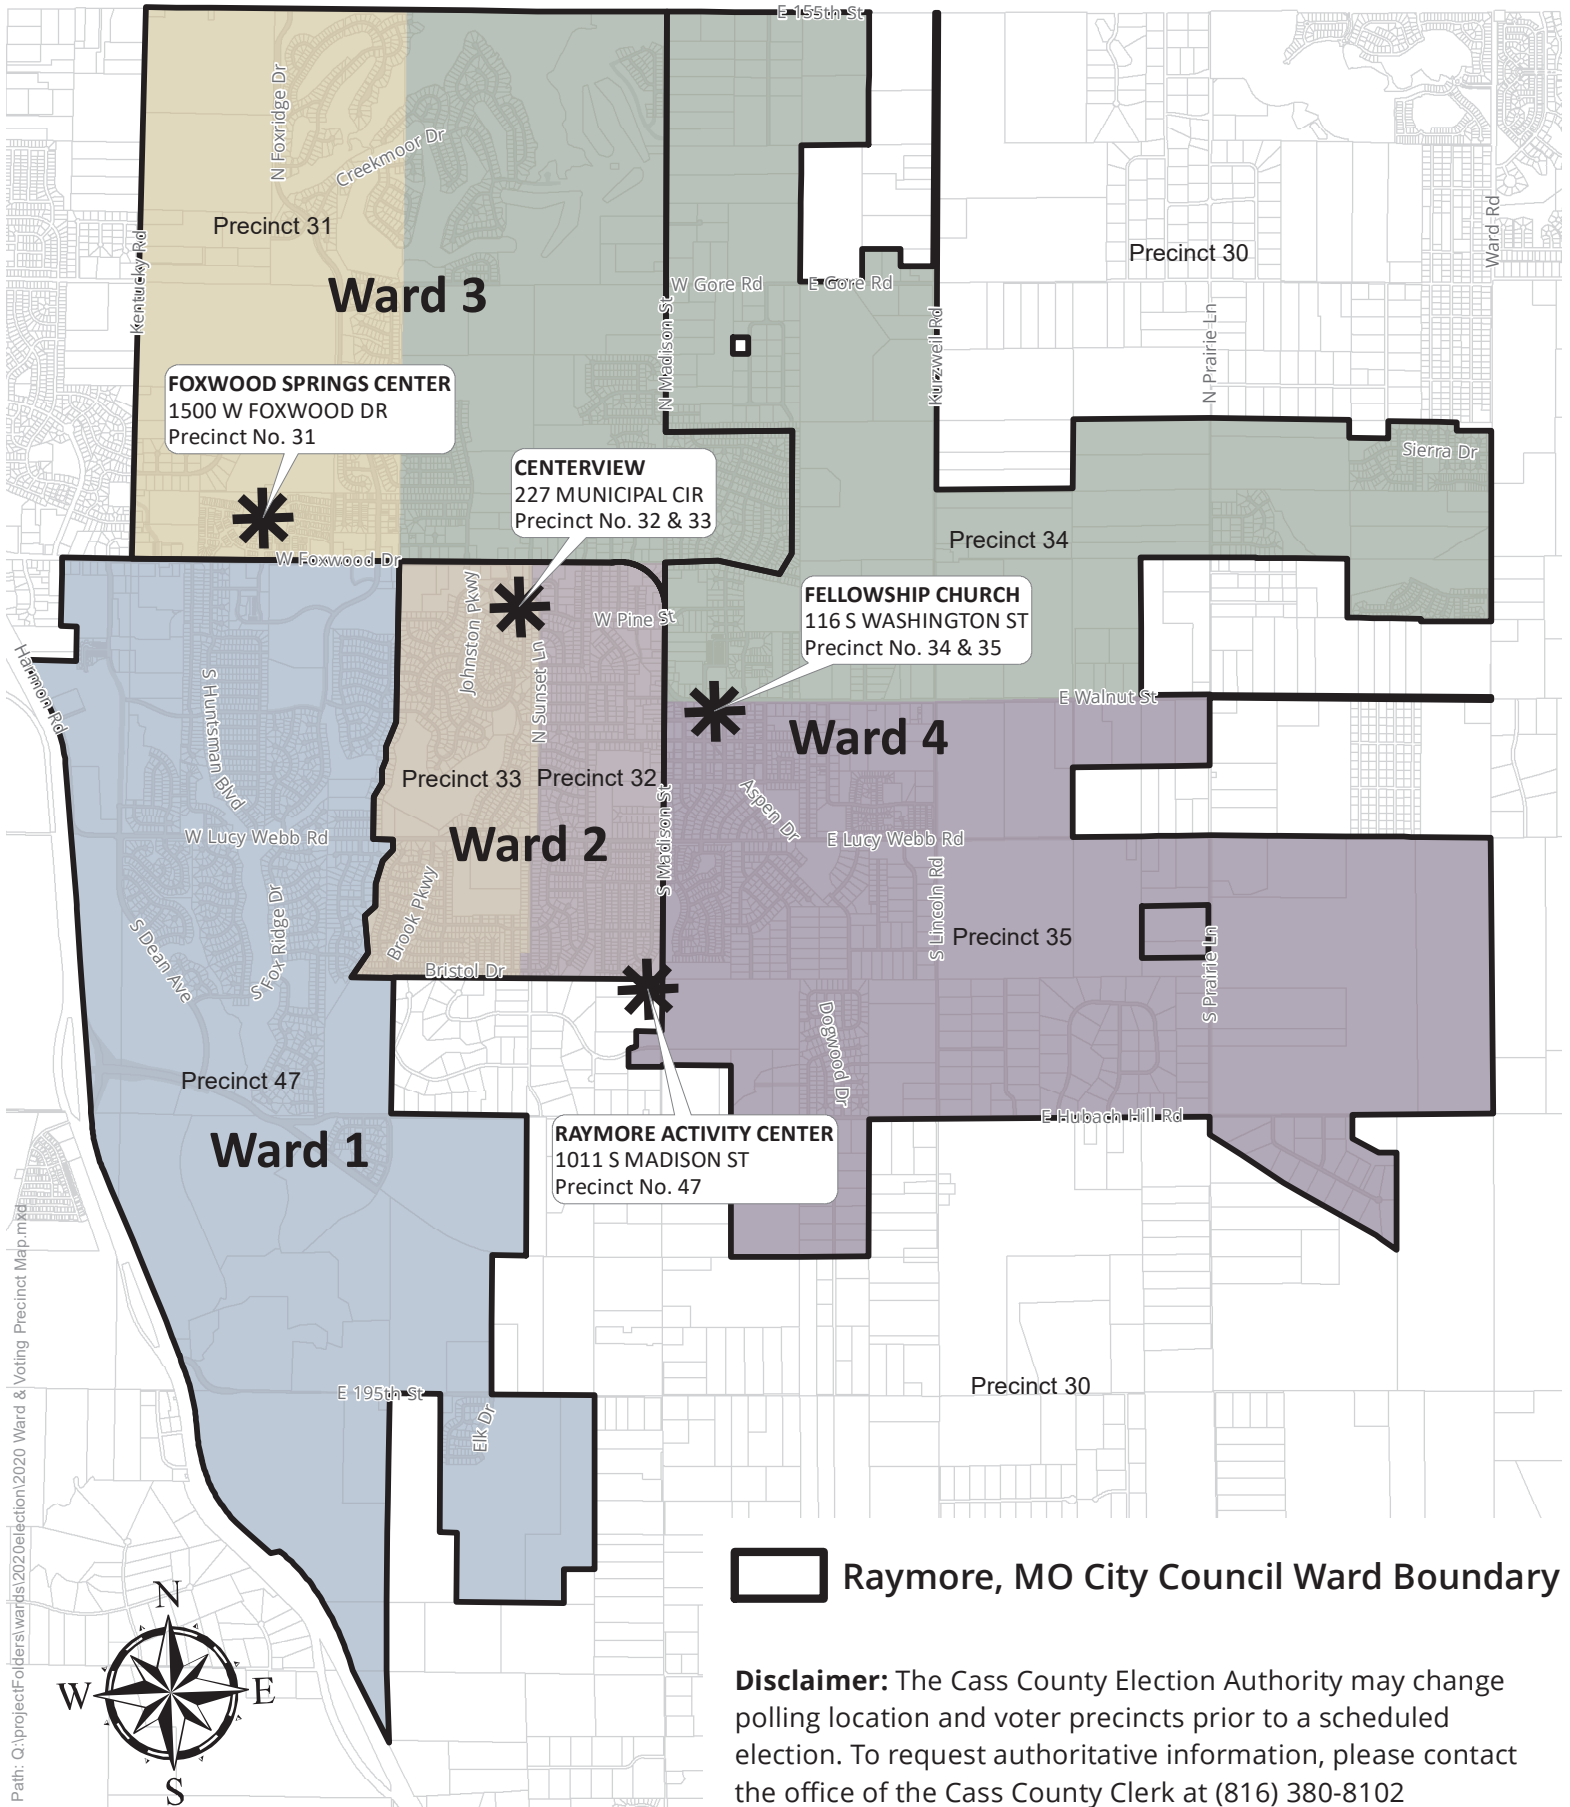

# Raymore, Missouri

## City Council Ward Boundaries & Voting Precinct Map

Published Date: 3/4/2020

Path: C:\project\Folders\wards\2020\election\2020 Ward & Voting Precinct Map.mxd